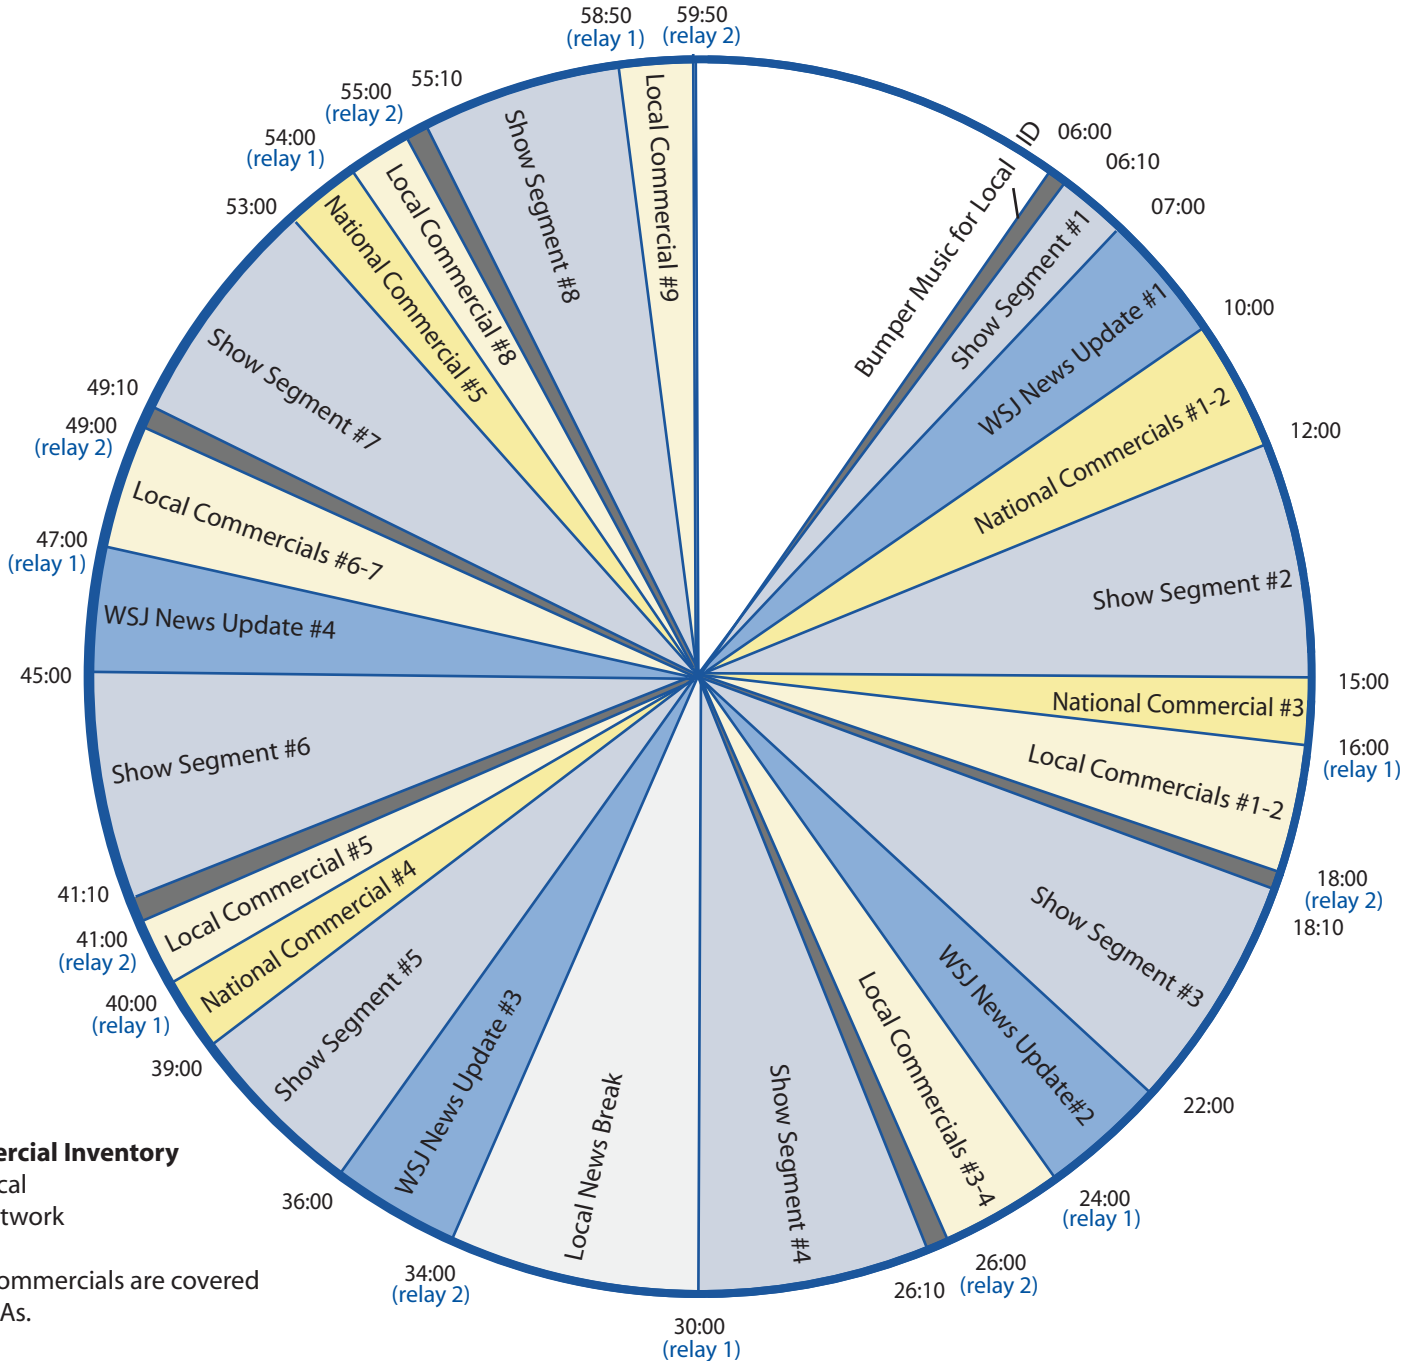

THE WALL STREET JOURNAL. This Morning.

All feeds include live news updates with the latest market numbers.

Feed Times	Live:	5AM-6AM ET
	Live:	6AM-7AM ET
	Refeed of 5AM:	7AM-8AM ET
	Refeed of 6AM:	8AM-9AM ET
	Refeed of 5AM:	9AM-10AM ET

StarGuide Settings:	MAX Receiver
Carrier:	N/A Single Service
Frequency:	1,162Mhz
Date Range:	4199946 bps
VIT (SG III only):	8/9 (Forward Error correction)
Provider:	N/A Single provider
Service:	5AM-8AM Feeds = Max Channel 35
	9AM Feed = MAX Channel 55

Call Westwood One Broadcast Operations at 800-877-0007 to confirm your relay operation.

Commercial Inventory

9:00 Local
5:00 Network

Local Commercials are covered with PSAs.

Network feeds a 400Hz tone from 59:50 to :06:00.

The :10, :24, and :53 breaks will be within seconds of actual times. Hard breaks are at 30:00 and :10 Station ID at 59:50. The rest of the times are approximate.

30:00 to 34:00 break is covered by a four-minute network news block for those stations not taking a local news break.

Contact Numbers

WSJ Affiliate Relations 212-659-1208
Tech Questions during the show 609-520-5128 (studio)
Westwood One Broadcast Operations 800-877-0007