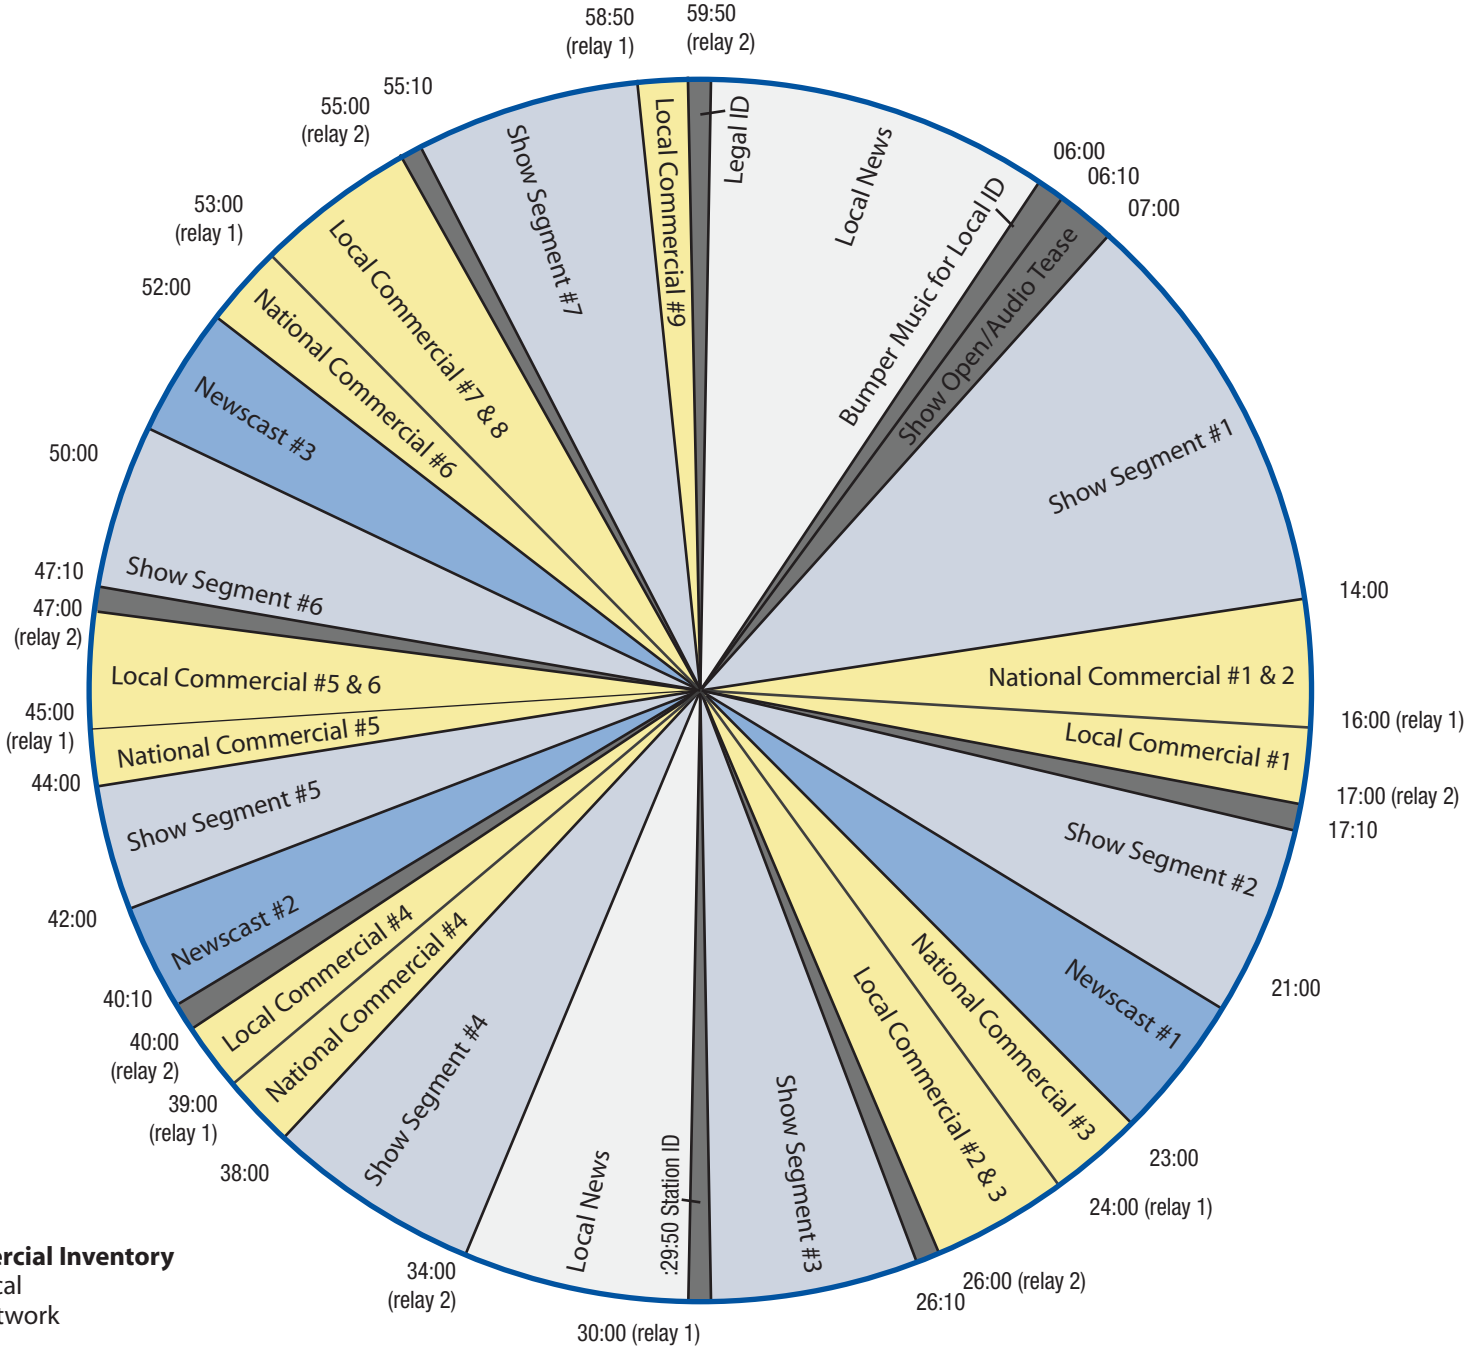

MAX RECEIVER:

Frequency: 1,361.5Mhz
Date Range: 4987.653 bps
Service: 5AM-9AM ET Feeds = MAX Channel 35
 9AM Feed = MAX Channel 56

Test Channels for

Relays and levels: MAX Channel 67
More info: www.setupmax.com

All feeds include live news updates with the latest market numbers.

Feed Times
 Live: 5AM-6AM ET
 Live: 6AM-7AM ET
 Refeed of 5AM: 7AM-8AM ET
 Refeed of 6AM: 8AM-9AM ET
 Refeed of 5AM: 9AM-10AM ET

Call Dial Global Broadcast Operations at 800-877-0007 to confirm your relay operation.

Local Commercials are covered with PSAs.

30:00 to 34:00 break is covered by a four-minute network news block for those stations not taking a local news break.

Network feeds a 400Hz tone from 59:50 to :06:00.

Hard breaks are at 30:00 and 58:50 with a :10 Station ID at 59:50. The rest of the times are approximate.

WSJ Affiliate Relations
 Tech Questions during the show
 Dial Global Broadcast Operations

Contact Numbers
 212-659-1208
 609-520-5128 (studio)
 800-877-0007