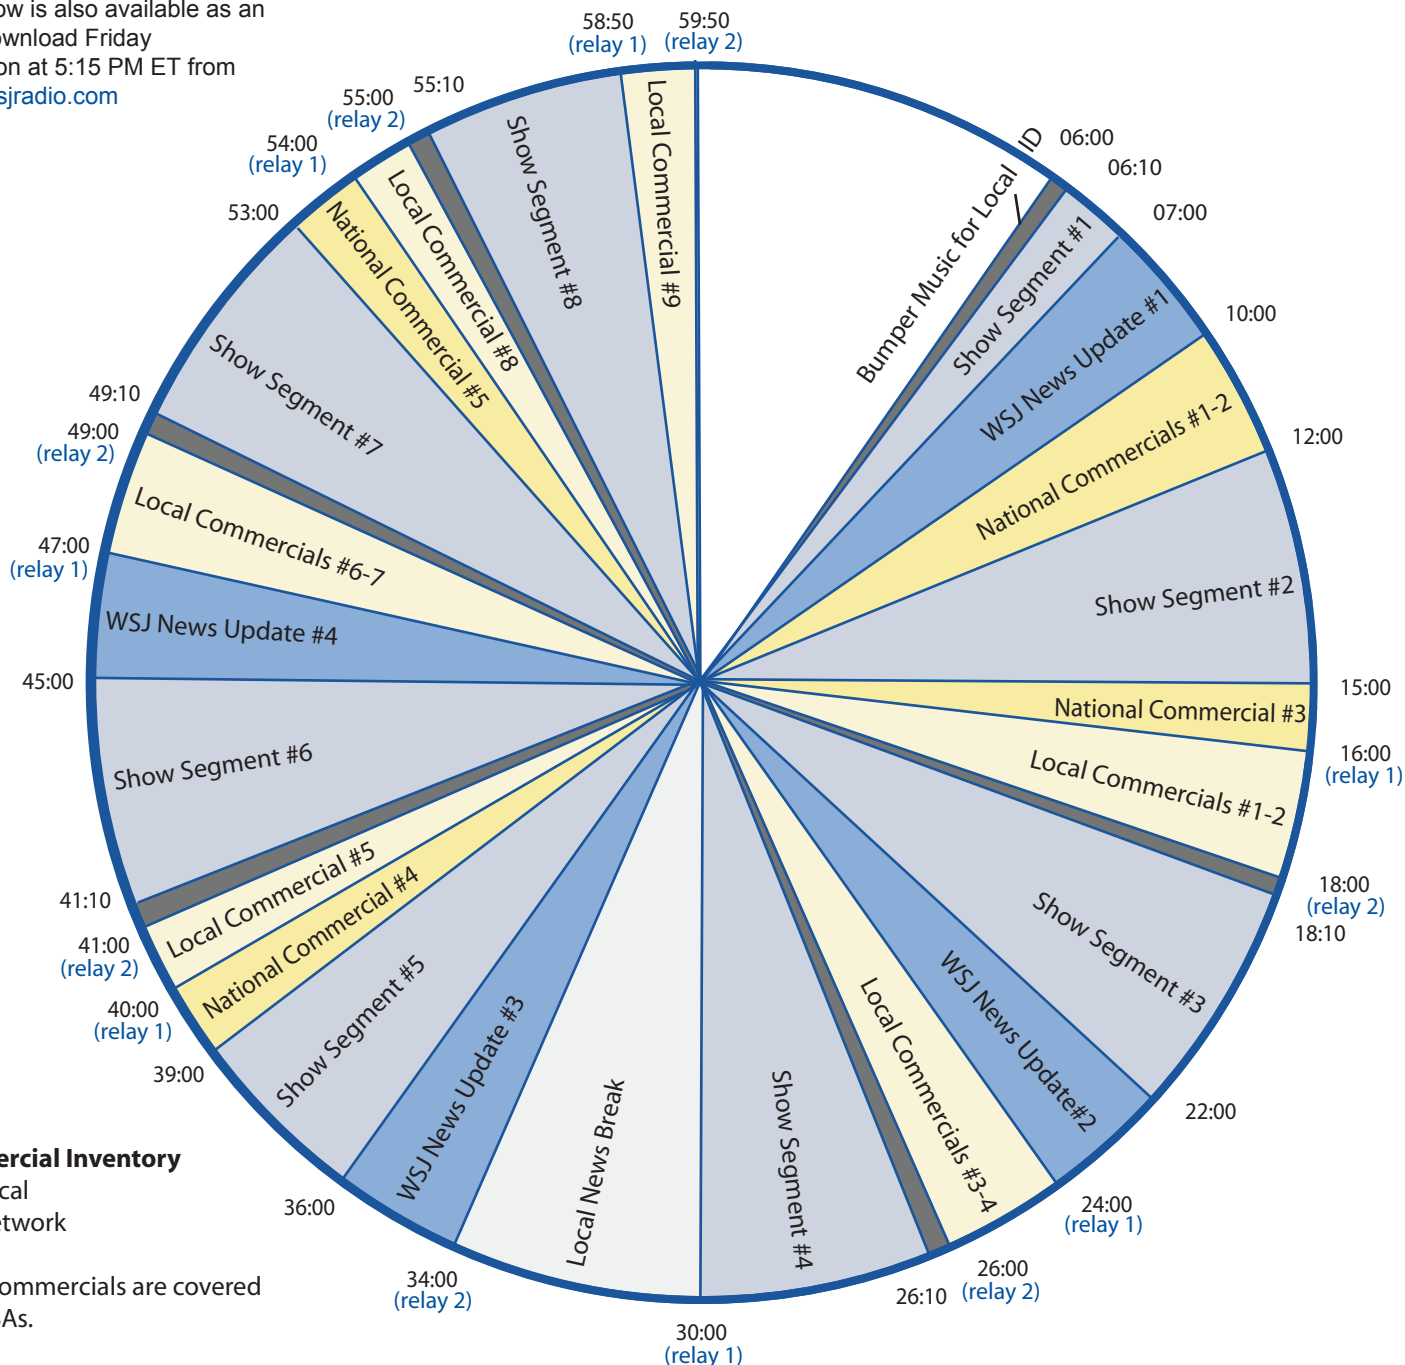

THE WALL STREET JOURNAL. This Weekend.

Feed Times for Saturday: 5AM-6AM ET Sunday: 5AM-6AM ET
 6AM-7AM ET 6AM-7AM ET
 7AM-8AM ET 7AM-8AM ET
 8AM-9AM ET 8AM-9AM ET

MAX RECEIVER:

Frequency: 1,162Mhz
Date Range: 4199946 bps
VIT (SG III only): 8/9 (Forward Error correction)
Provider: N/A Single provider
Service: MAX Channel 35
Test Channel for relays and levels: MAX Channel 67

The show is also available as an MP3 download Friday afternoon at 5:15 PM ET from www.wsjradio.com

Commercial Inventory

9:00 Local
 5:00 Network

Local Commercials are covered with PSAs.

Network feeds a 400Hz tone from 59:50 to :06:00.

Hard breaks are at 30:00 and :10 Station ID at 59:50. The rest of the times are approximate.

30:00 to 34:00 break is covered by a four-minute network news block for those stations not taking a local news break.