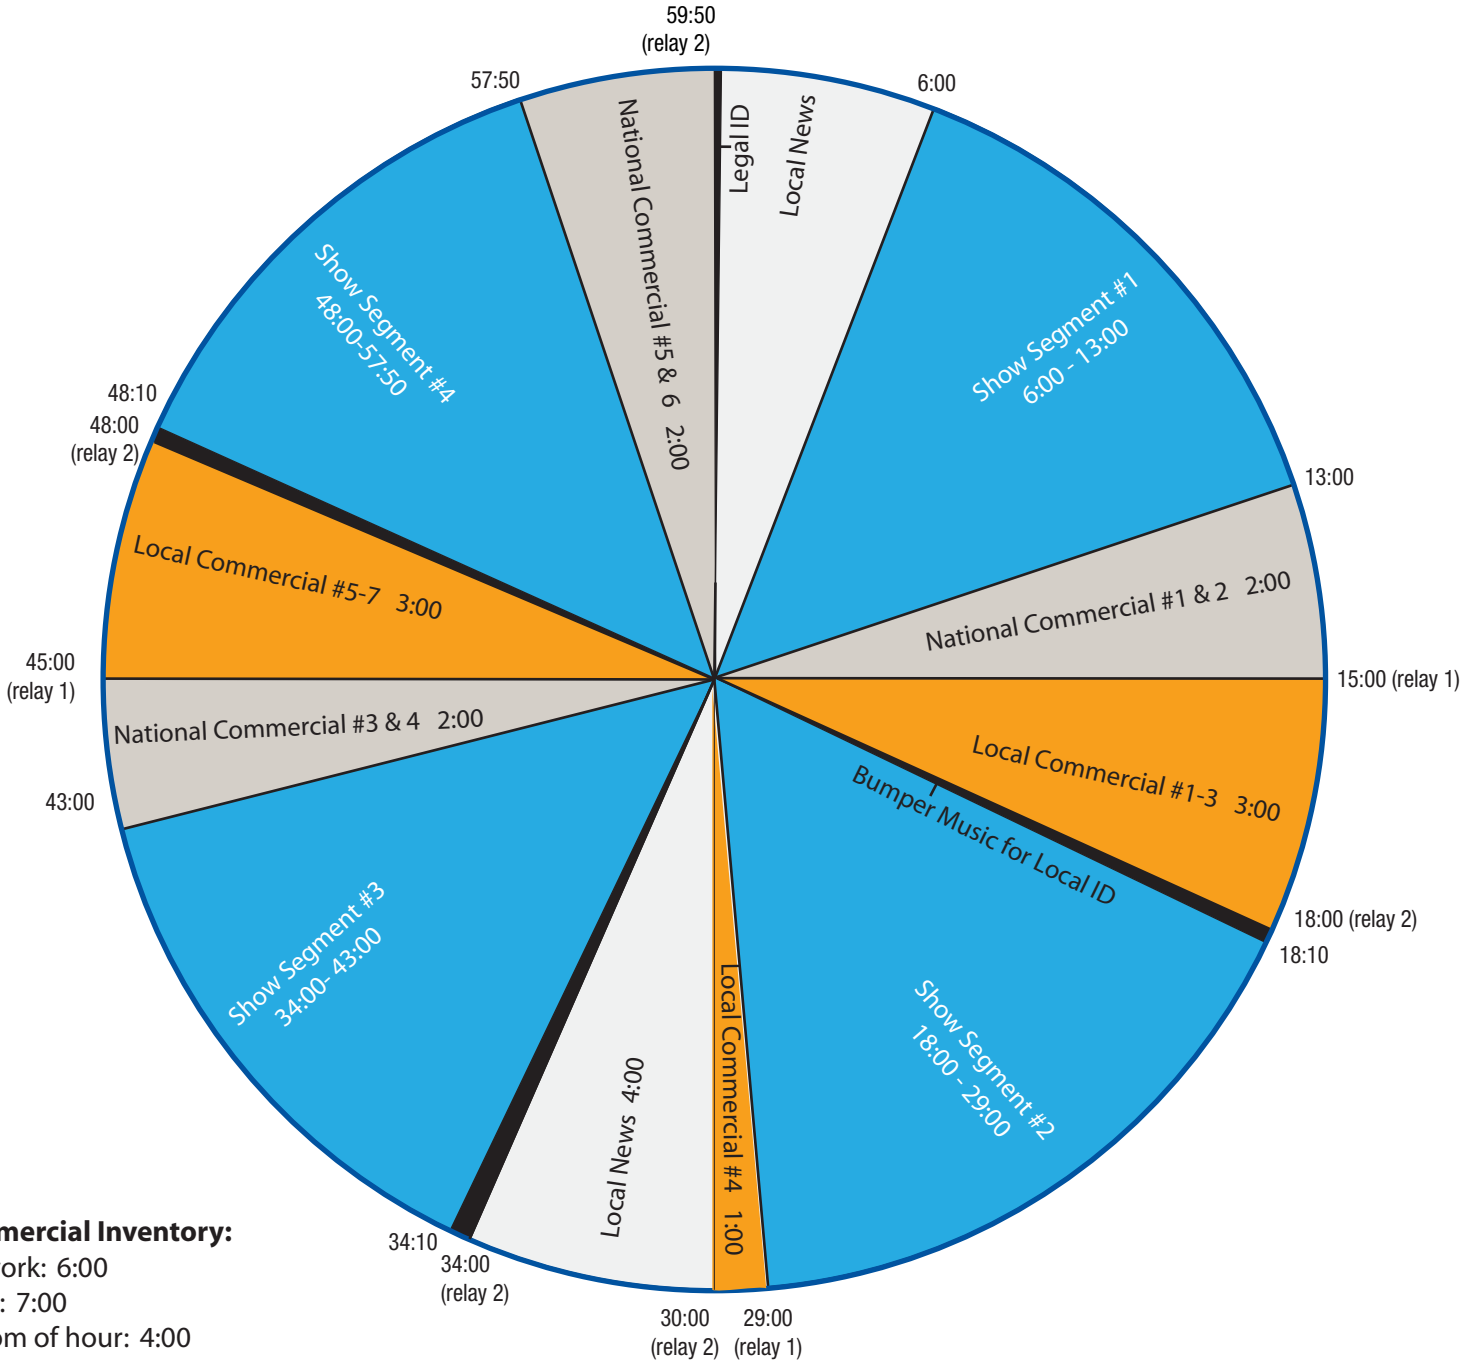

with **Michael Castner**

THE DAILY WRAP

FROM THE WALL STREET JOURNAL

MAX RECEIVER:

Frequency: 1,361.5Mhz
Date Range: 4987.653 bps
Service: MAX Channel 56
Test Channel for Relays and levels: MAX Channel 67
More info: www.setupmax.com

Feed Times: Live: 6PM – 9PM ET
 Refeed: 9PM – 3AM ET

Call Dial Global Broadcast Operations at 800-877-0007 to confirm your relay operation.

Commercial Inventory:

Network: 6:00
 Local: 7:00
 Bottom of hour: 4:00
 Total local: 17:00

Local Commercials are covered with PSAs.

Hard breaks are at 30:00 and 57:50 with a :10 Station ID at 59:50. Other break times are approximate.

Network feeds a 400Hz tone from 59:50 to 06:00.

WSJ Affiliate Relations
 Tech Questions during the show
 Dial Global Broadcast Operations