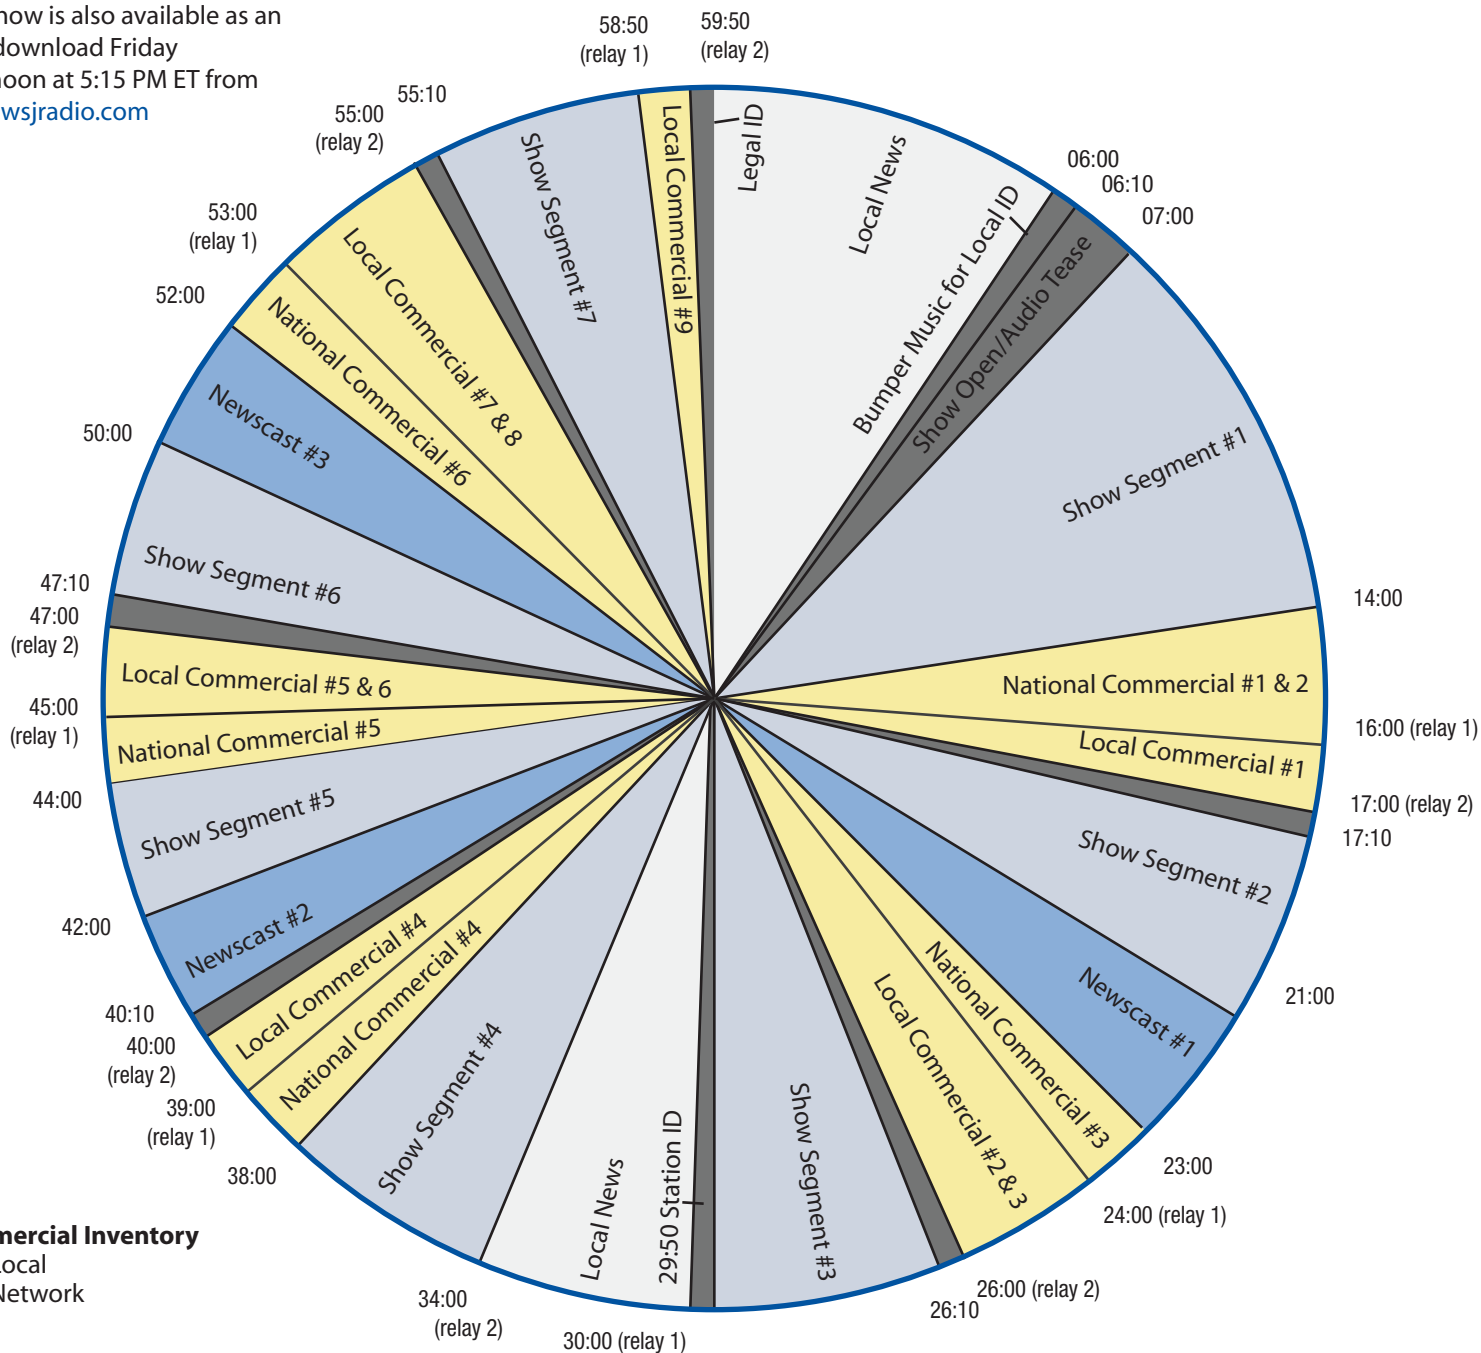

Effective 1/3/2011

MAX RECEIVER:

Frequency: 1,361.5Mhz
Date Range: 4987.653 bps
Service: MAX Channel 35
Test Channel for Relays and levels: MAX Channel 67
More info: www.setupmax.com

Feed Times for Saturday: 5AM-6AM ET
 6AM-7AM ET
 7AM-8AM ET
 8AM-9AM ET

Sunday: 5AM-6AM ET
 6AM-7AM ET
 7AM-8AM ET
 8AM-9AM ET

Call Dial Global Broadcast Operations at 800-877-0007 to confirm your relay operation.

The show is also available as an MP3 download Friday afternoon at 5:15 PM ET from www.wsjr.com

Commercial Inventory

9:00 Local
 6:00 Network

Local Commercials are covered with PSAs.

30:00 to 34:00 break is covered by a four-minute network news block for those stations not taking a local news break.

Network feeds a 400Hz tone from 59:50 to :06:00.

Hard breaks are at 30:00 and 58:50 with a :10 Station ID at 59:50. The rest of the times are approximate.

WSJ Affiliate Relations
 Tech Questions during the show
 Dial Global Broadcast Operations